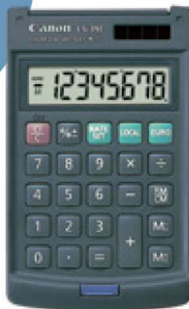

Package Type:
Double Card
Blister (DBL)

At least
60%
RECYCLED
PLASTIC

HANDHELD **LS-10TEG**

10
DIGITS

Size: 122 x 78 x 14mm / Weight: 92g

- Tax calculation
- Currency conversion
- 360° rotating hard cover

Package Type:
Double Card
Blister (DBL)

HANDHELD **LS-270H**

8
DIGITS

Size: 102 x 61 x 10mm / Weight: 37g

- Mark-up function
- Metallic silver coating
- Wallet case included

Package Type:
Double Card
Blister (DBL)

HANDHELD **LS-39E**

8
DIGITS

Size: 119.5 x 73.5 x 11.5mm / Weight: 65.5g

- Currency conversion
- 360° upward folding hard cover

	Digits	Type	Power Source	Battery	Preset Decimal	Tax Calculation	Currency Conversion	Memory	MU	GT	RV	%±	√	€	→	Rounding	00/000	Adjustable / Angle Display	Recycled Content	Wallet Case	Keypops	Size (mm)	Weight (g)
LS-10TEG	10	Hand-held	Dual Power	CR2016	—	✓	✓	1	—	—	—	✓	—	—	—	—	—	—	✓	—	Plastic	122 x 78 x 14	92
LS-270H	8	Hand-held	Dual Power	LR54	—	—	—	1	✓	—	—	✓	✓	✓	—	—	—	—	—	✓	Plastic	102 x 61 x 10	37
LS-39E	8	Hand-held	Dual Power	LR54	—	—	✓	1	—	—	—	✓	—	—	—	—	—	—	—	—	Plastic	119.5 x 73.5 x 11.5	65.5