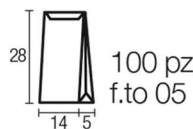

## CONFEZIONI COLORI DARK ASSORTITI\* PACKAGES IN ASSORTED DARK COLOURS\*

**cod. MLC02DAR**

**cod. MLC04DAR**

**cod. MLC05DAR**

\* Colori - Colours

551	●	561	●
553	●	803	●
560	●		

**Stessi imballi come monocolore - Same boxes as one colour ones**