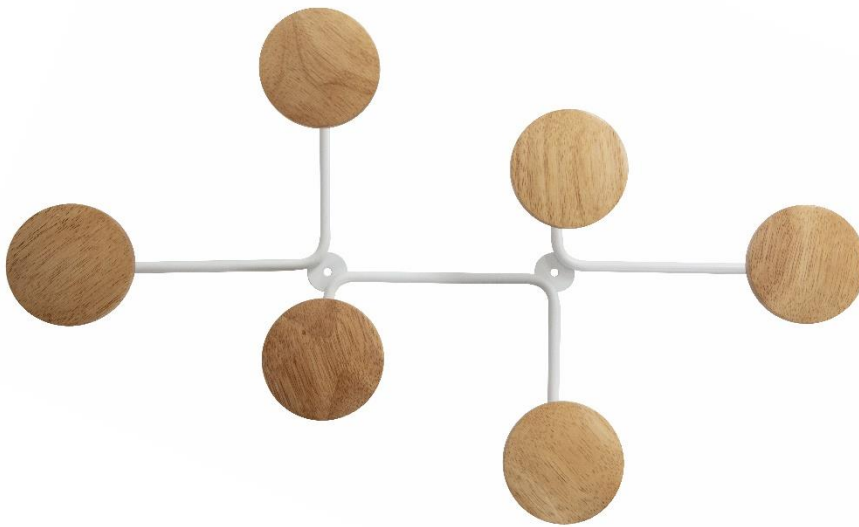

REF : PMSIX BC

DESIGN WALL PEGS

This high capacity coat rack is a wall hung with six large wooden pegs. It has a retro design with a contemporary twist, designed by Alba to combine quality and style.

PRODUCT ADVANTAGES:

- ▲ The combination of wood and steel gives the coat rack a Scandi feel
- ▲ Wide pegs with a diameter of 9 cm allow clothes to hang perfectly.
- ▲ Easily takes six items of clothing or accessories
- ▲ Hooks support up to 5 kg each.
- ▲ Wall mounting screws provided.

Quand le beau rejoint l'utile *When beauty meets utility*

TECHNICAL FEATURES	
Reference	PMSIX BC
EAN	3129710016228
Material	Steel and wood (Screws included)
Color	White / Light wood
Number of pegs	6 pegs
Product Dimensions	Height : 12 cm Width: 28 cm Thickness : 7 cm Weight : 1.5 kg
Packaging Dimensions	Length : n/c Width : n/c Height : n/c Weight : n/c
Optimized packaging	Yes
Other	French creation Made in RPC