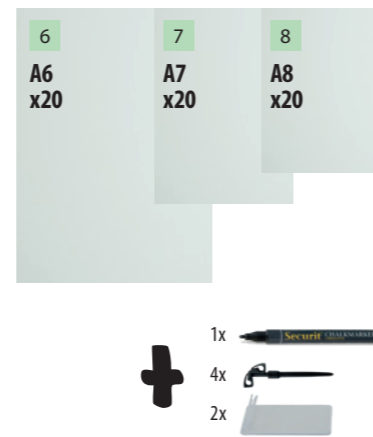

TAGS

Precision cut, easy to clean, flexible, double-sided chalkboard writing surfaces. UV, shock, stain and scratch resistant, available in varied sizes, in black or white. 2 plastic holders, 4 spikes and chalk marker included.